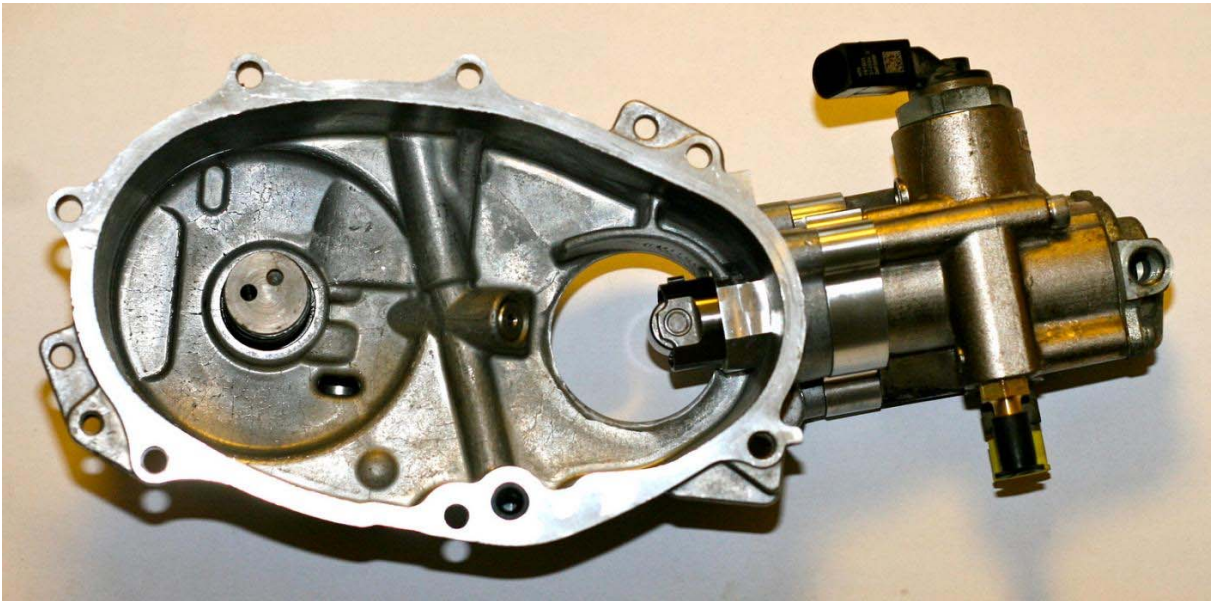

Upgrade Benzinhochdruckpumpe ELITE:

FUEL PUMP UPGRADE

MK V SHOWN