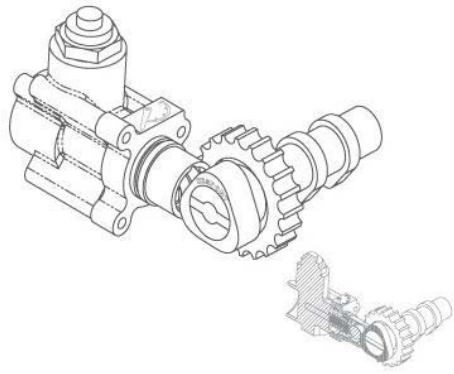

Upgrade Benzinhochdruckpumpe ELITE:

FUEL PUMP UPGRADE

MK V SHOWN